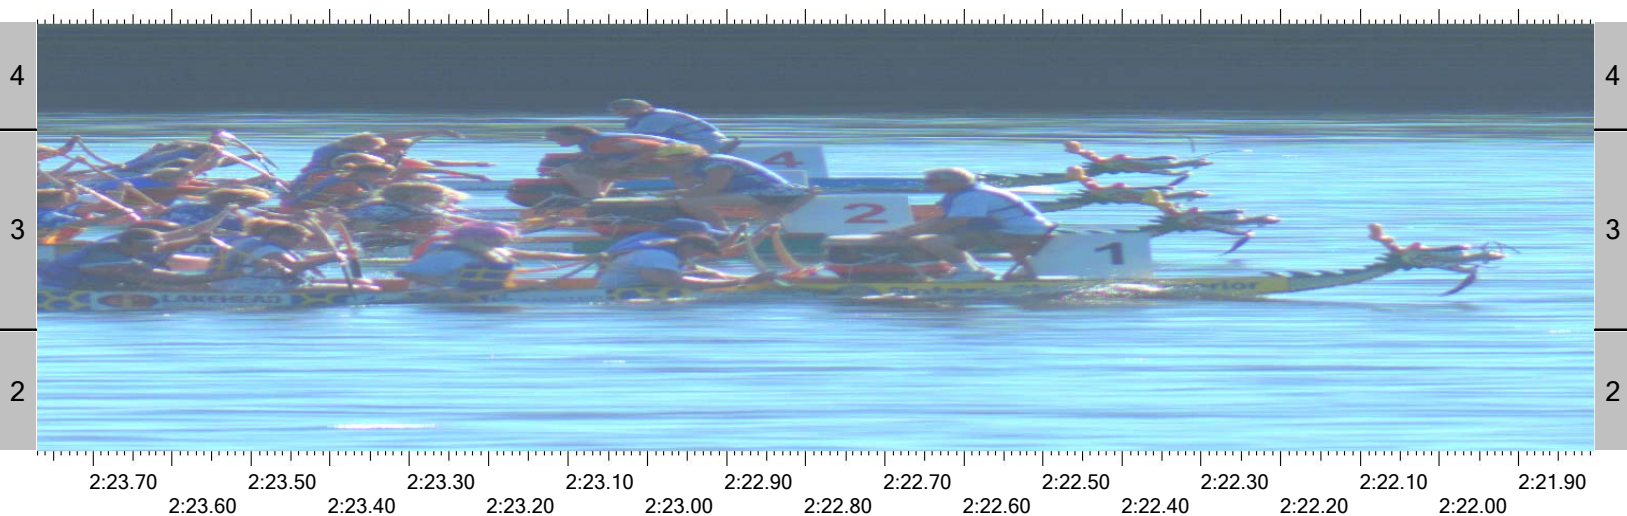

Finish - itiming_pro

Start: 8/28/2010 17:12:25.86

Place	Id	Lane	Last Name	Affiliation	License	Time	Delta Time
1	34	1	Keyport Krew			2:21.93	2:21.93
2	50	2	Touch of Gray			2:22.21	0.28
3	88	4	Grumpy's			2:22.29	0.08
4	49	3	Holy Rowers			2:22.30	0.01